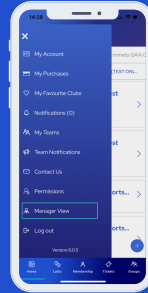

**COACH SENDS
LIST TO
REGISTRAR**

**REGISTRAR
CREATES GROUP
IN ADMIN
PANNEL**

**COACH
ASSIGNED AS
GROUP ADMIN**

**COACH OPENS
MANAGER VIEW
IN APP**

**COACH GETS
FULL TEAM
VISIBILITY**

Step 1

Step 2

Step 3