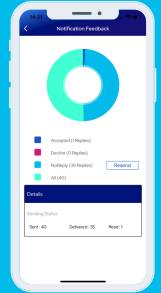

**COACH SENDS
LIST TO
REGISTRAR**

**REGISTRAR
CREATES GROUP
IN ADMIN
PANNEL**

**COACH
ASSIGNED AS
GROUP ADMIN**

**COACH OPENS
MANAGER VIEW
IN APP**

**COACH GETS
FULL TEAM
VISIBILITY**

Step 1

Step 2

Step 3